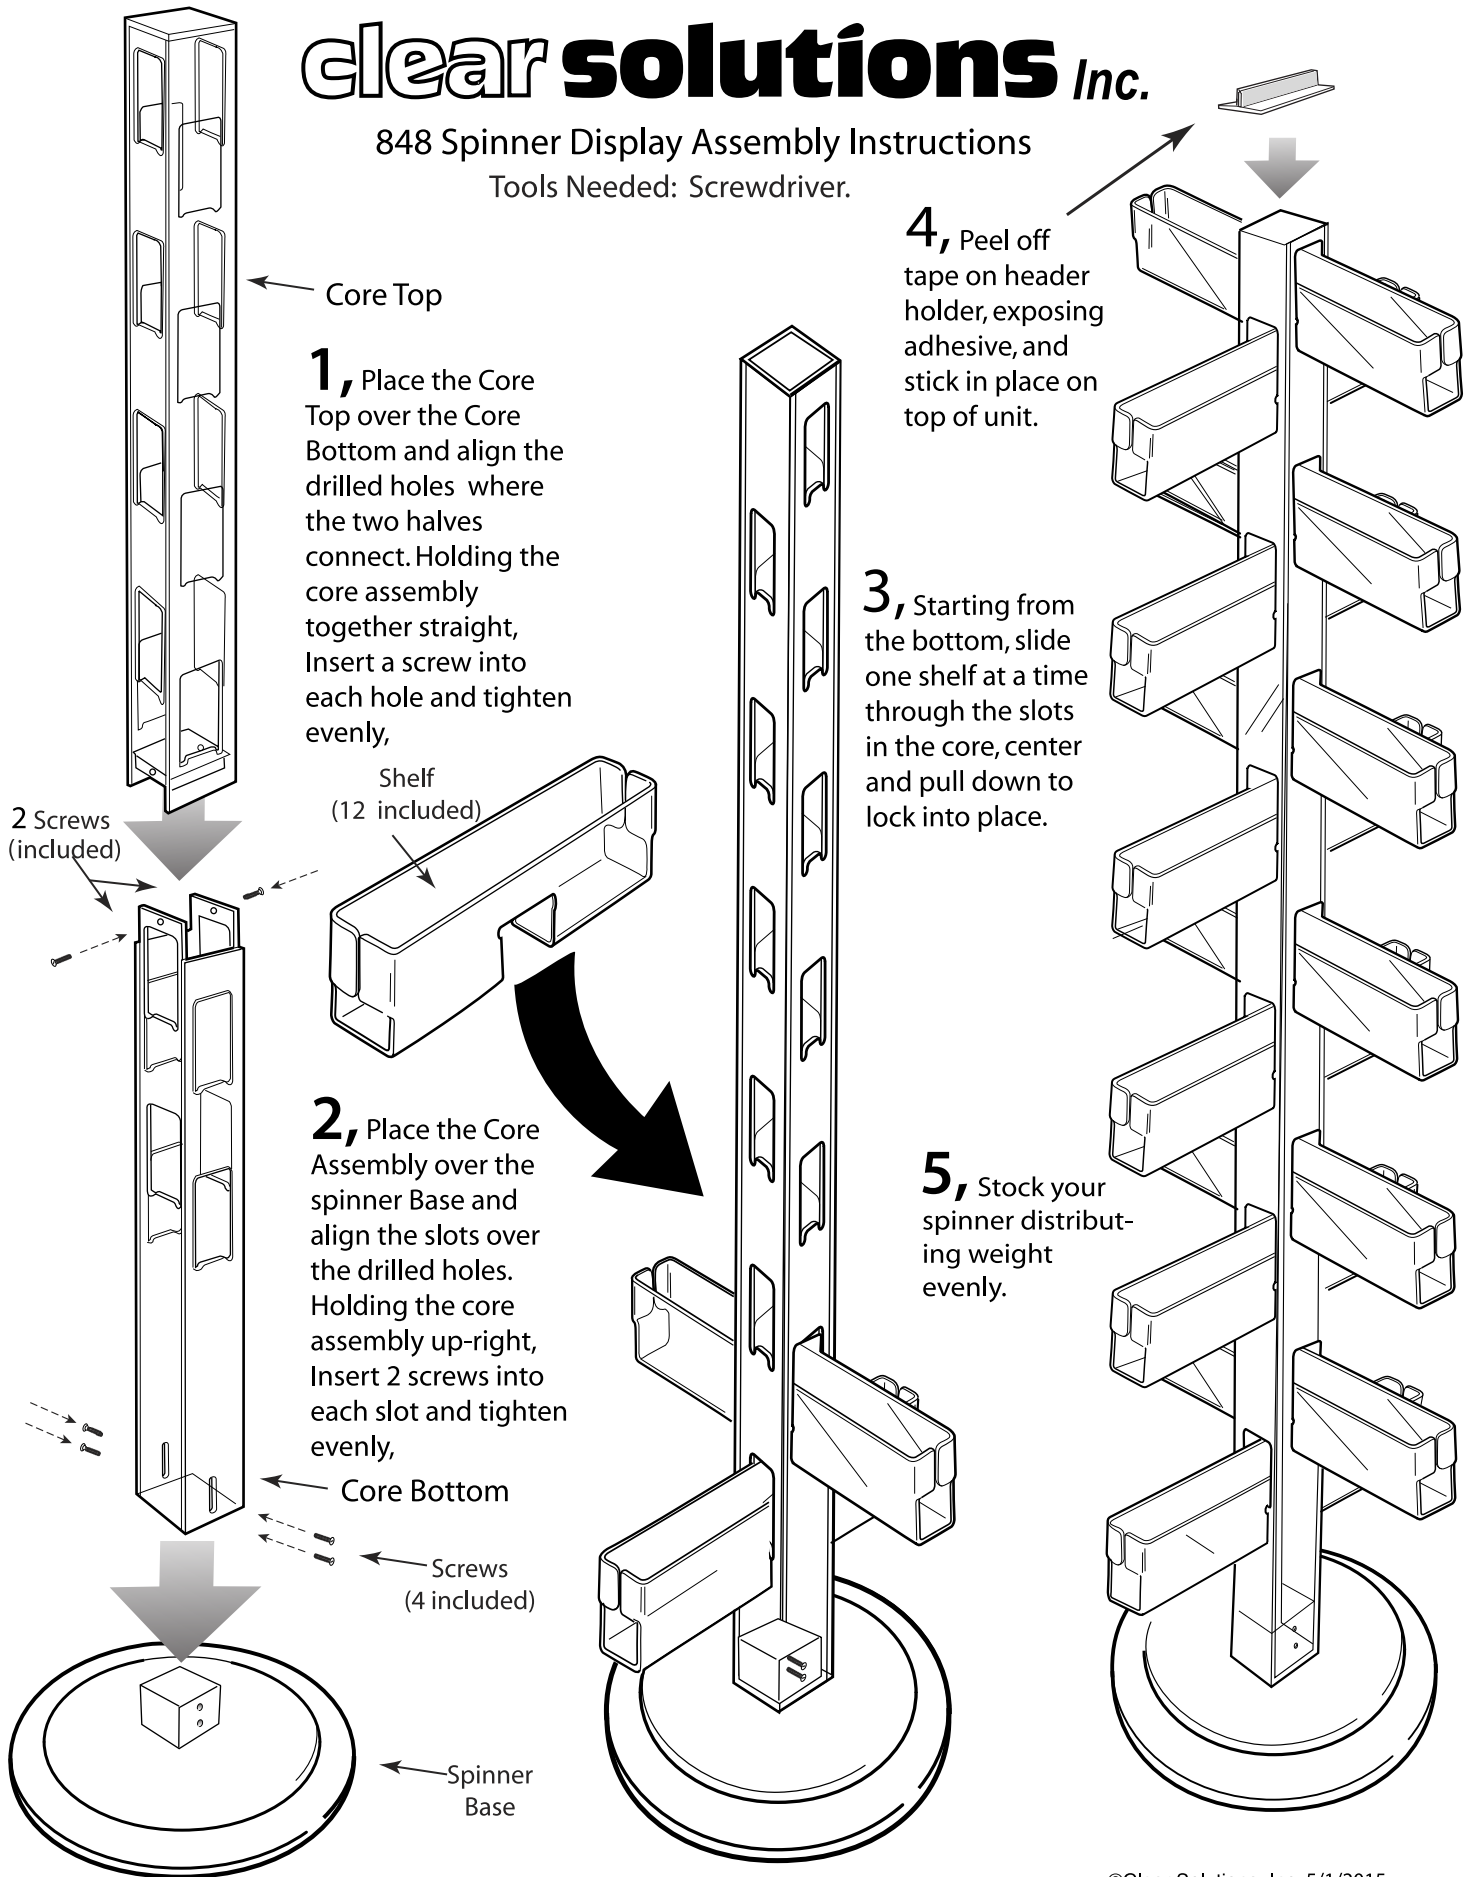

clear solutions Inc.

848 Spinner Display Assembly Instructions

Tools Needed: Screwdriver.

©Clear Solutions, Inc 5/1/2015