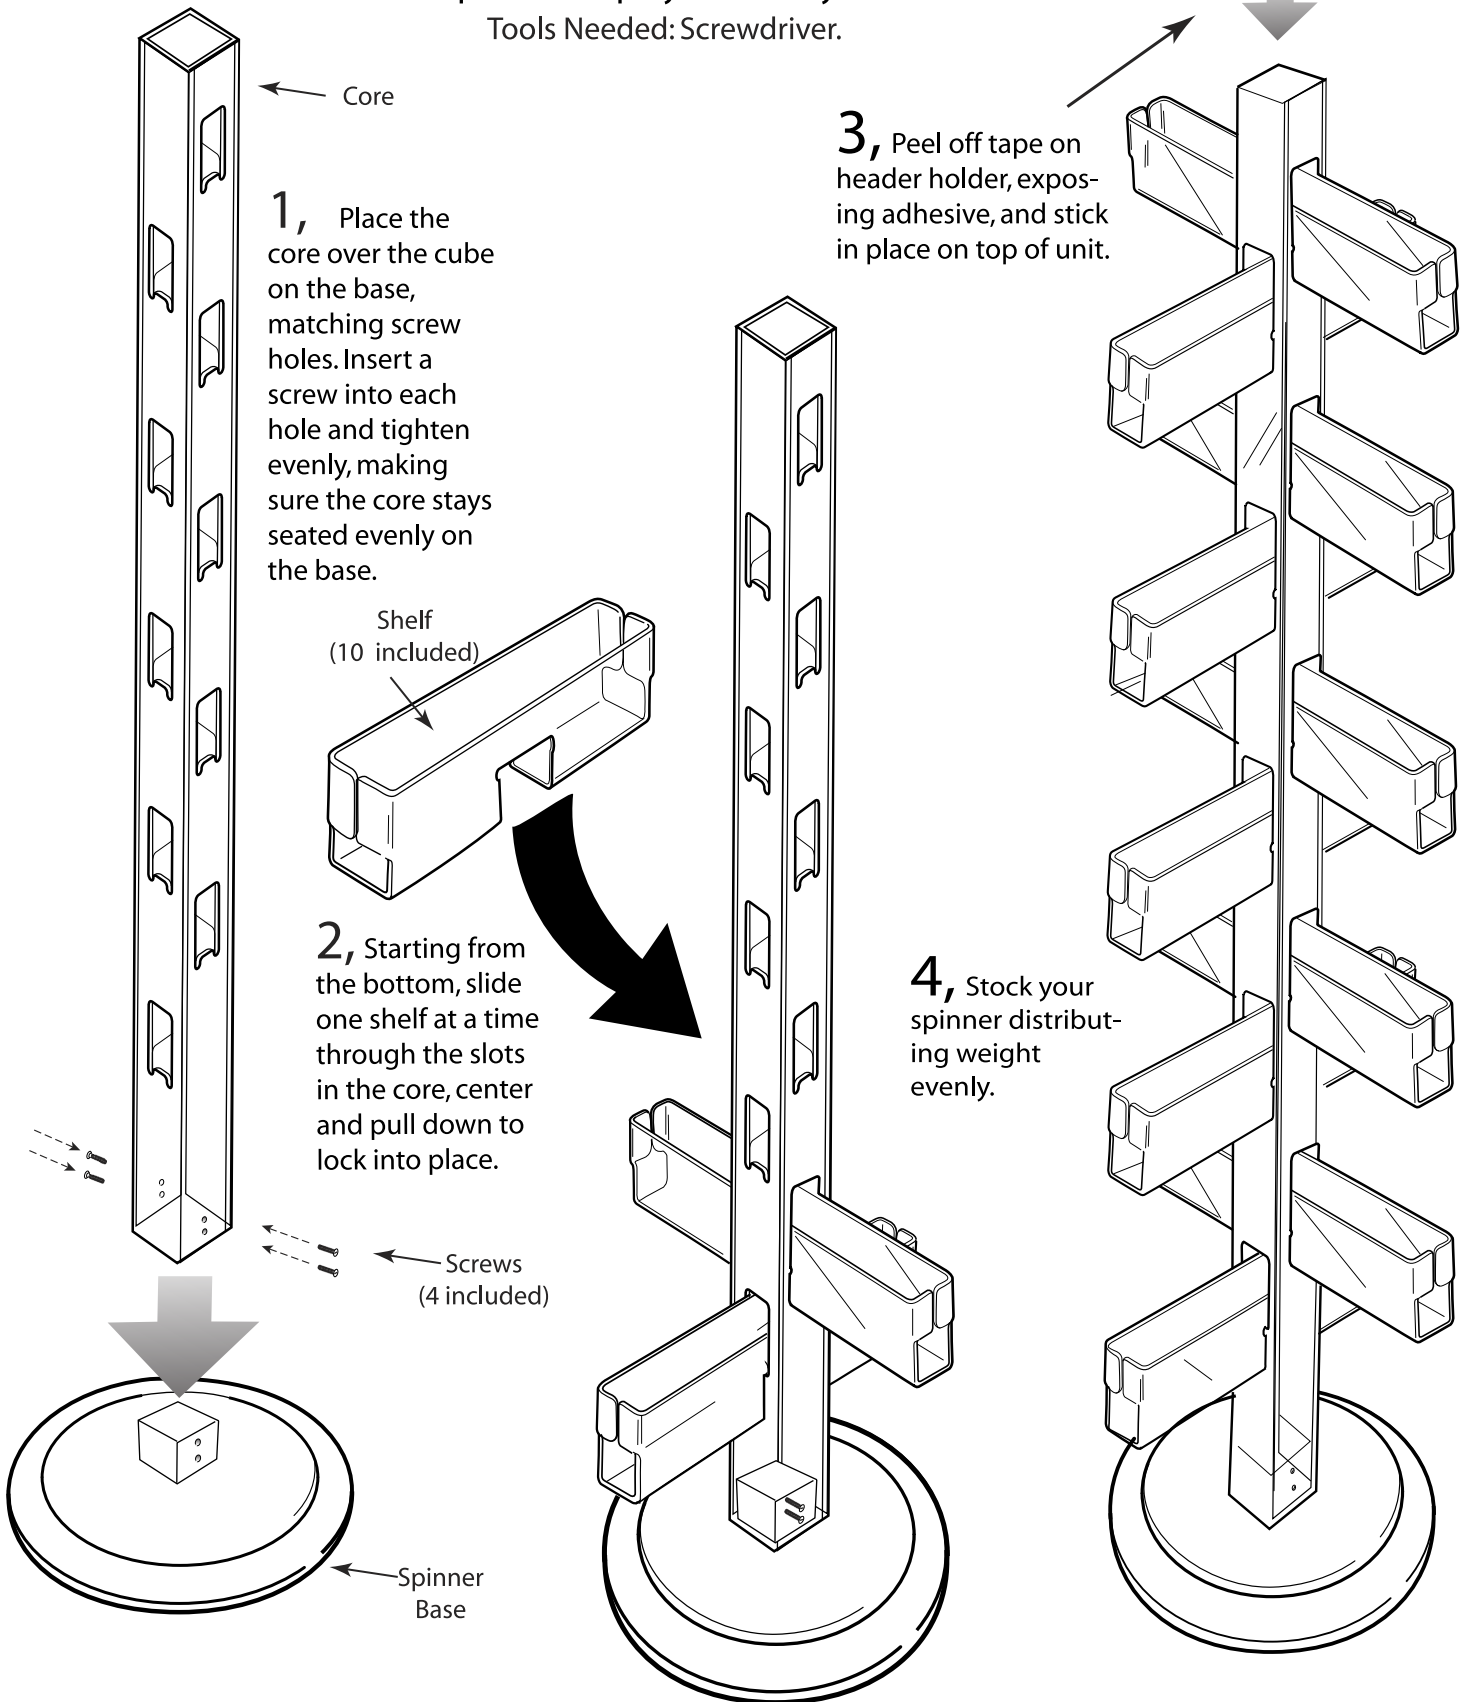

clear solutions Inc.

840 Spinner Display Assembly Instructions

Tools Needed: Screwdriver.

©Clear Solutions, Inc 8/19/13